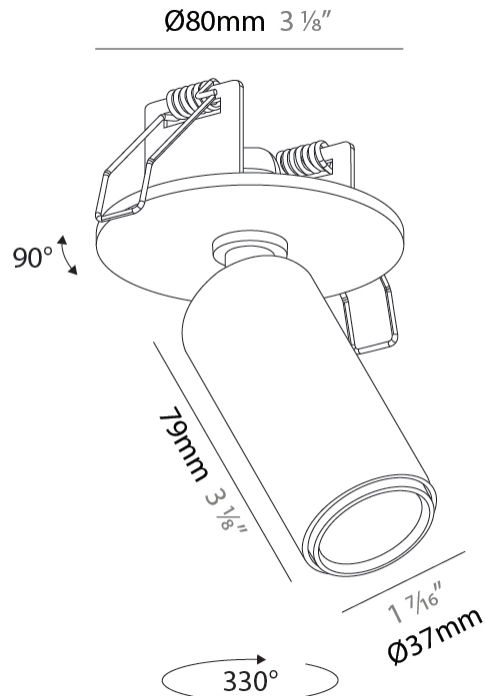

GENERAL

Series: Imagine Micro
Subseries: Imagine Micro Flex
Brand: Prolicht
Division: Architectural
Mounting Type: Surface
Mounting Location: Ceiling
Subcategory: Spots

PHYSICAL

Shape: Cylinder
Diameter (mm): 37
Diameter (in): 1 7/16
Height (mm): 76
Height (in): 3
Max. Overall Height (mm): 106
Max. Overall Height (in): 4 3/16
Light Distribution: Adjustable / Direct
Weight (kg): 0.278
Weight (lbs): 0.61
Fixture Finish: SSR / BKV / CWI / CRY / HAB / UFT / ITA / RUA / FTG / MYG / LOD / PUS / FRO / FUP / KIA / POP / BLS / SPG / MEY / GOH / GUM / CHC / COM / ABZ / JAG / OBR / MOS / ROR
Holder Finish: WHI / BLK
Fixture Material: Aluminum Die Cast

Beam Angle: 14 / 20 / 52
Adjustability: Rotational 350°; Tilt 90°

RATINGS AND CERTIFICATIONS

Certified By: Certified for North American Standards
IP rating: IP20

IMAGINE MICRO FLEX SURFACE

A3D321-

PROJECT	_____
TYPE	_____
SPECIFIER	_____
QUANTITY	_____
DATE	_____

GENERAL

Series: Imagine Micro
 Brand: Prolicht
 Division: Architectural
 Mounting Type: Recessed
 Mounting Location: Ceiling
 Subcategory: Spots

PHYSICAL

Shape: Cylinder
 Diameter (mm): 23
 Diameter (in): 7/8
 Height (mm): 50
 Height (in): 1 ¹⁵/₁₆
 Max. Overall Height (mm): 76
 Max. Overall Height (in): 3
 Light Distribution: Adjustable / Direct
 Weight (kg): 0.089
 Weight (lbs): 0.196
 Fixture Finish: SSR / BKV / CWI / CRY / HAB / UFT / ITA / RUA / FTG / MYG / LOD / PUS / FRO / FUP / KIA / POP / BLS / SPG / MEY / GOH / GUM / CHC / COM / ABZ / JAG / OBR / MOS / ROR
 Holder Finish: WHI / BLK
 Fixture Material: Aluminum Die Cast