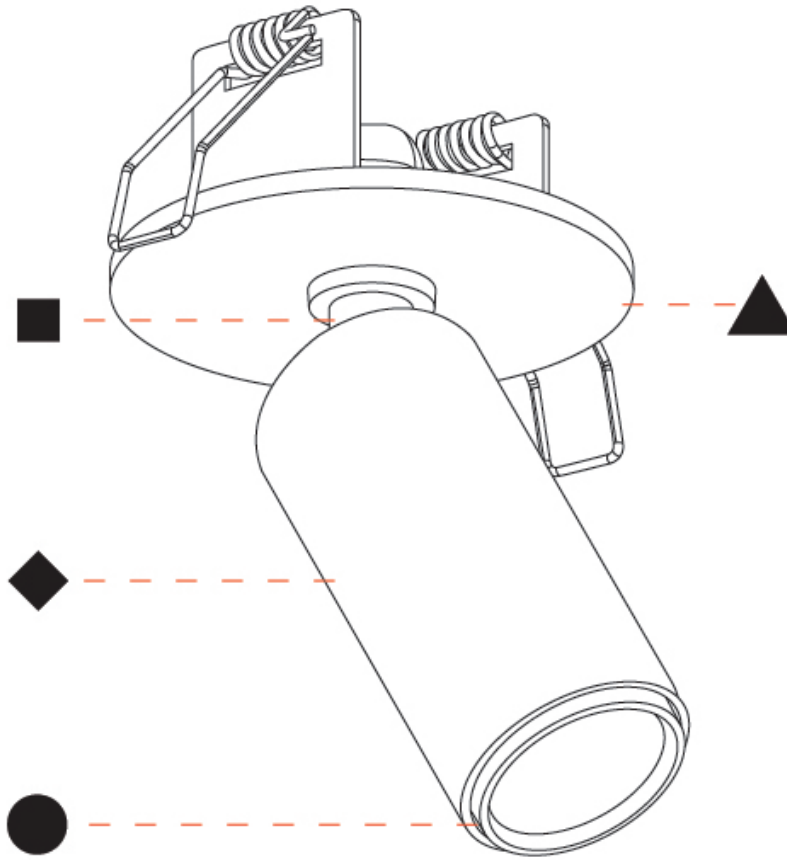

Beam Angle: 14 / 20 / 52
Adjustability: Rotational 350°; Tilt 90°

RATINGS AND CERTIFICATIONS

Certified By: Certified for North American Standards
IP rating: IP20

IMAGINE MICRO FLEX SURFACE

A3D321-

PROJECT	_____
TYPE	_____
SPECIFIER	_____
QUANTITY	_____
DATE	_____

GENERAL

Series: Imagine Micro
 Brand: Prolicht
 Division: Architectural
 Mounting Type: Recessed
 Mounting Location: Ceiling
 Subcategory: Spots

PHYSICAL

Shape: Cylinder
 Diameter (mm): 23
 Diameter (in): 7/8
 Height (mm): 50
 Height (in): 1 ¹⁵/₁₆
 Max. Overall Height (mm): 76
 Max. Overall Height (in): 3
 Light Distribution: Adjustable / Direct
 Weight (kg): 0.089
 Weight (lbs): 0.196
 Fixture Finish: SSR / BKV / CWI / CRY / HAB / UFT / ITA / RUA / FTG / MYG / LOD / PUS / FRO / FUP / KIA / POP / BLS / SPG / MEY / GOH / GUM / CHC / COM / ABZ / JAG / OBR / MOS / ROR
 Holder Finish: WHI / BLK
 Fixture Material: Aluminum Die Cast